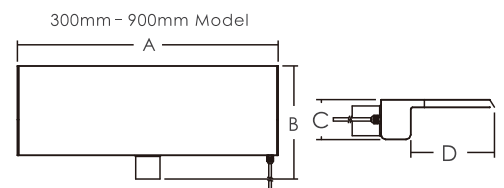

Product Information and Dimensions:

Code (LED)	Model (LED)	Code	Model	A(mm)	B(mm)	C(mm)	D(mm)	Remark
88480501	PBS300-25(L)	88485501	PBS300-25	306	152	76	39	12V DC 4W
88480502	PBS300-150(L)	88485502	PBS300-150		277			
88480511	PBS600-25(L)	88485511	PBS600-25	606	152	76	39	12V DC 8W
88480512	PBS600-150(L)	88485512	PBS600-150		277			
88480521	PBS900-25(L)	88485521	PBS900-25	906	152	76	39	12V DC 12W
88480522	PBS900-150(L)	88485522	PBS900-150		277