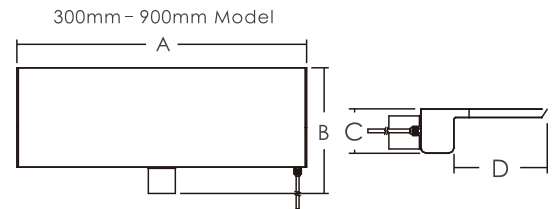

Product Information and Dimensions:

Code (LED)	Model (LED)	Code	Model	A(mm)	B(mm)	C(mm)	D(mm)	Remark
88480401	PBA300-25(L)	88485401	PBA300-25	306	152	76	39	12V DC 4W
88480402	PBA300-150(L)	88485402	PBA300-150		277			
88480411	PBA600-25(L)	88485411	PBA600-25	606	152	76	39	12V DC 8W
88480412	PBA600-150(L)	88485412	PBA600-150		277			
88480421	PBA900-25(L)	88485421	PBA900-25	906	152	76	39	12V DC 12W
88480422	PBA900-150(L)	88485422	PBA900-150		277