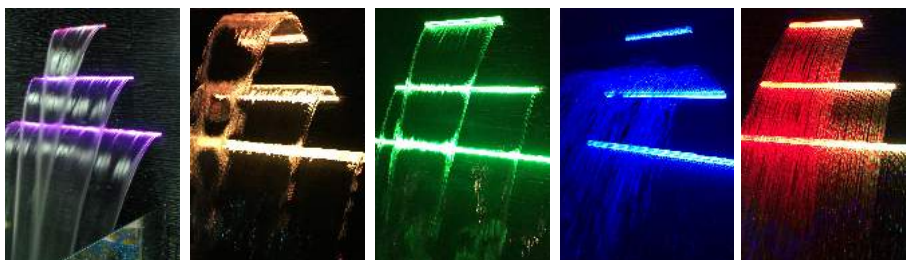

Available in five different models, you can enjoy different water effects and trajectories, from our standard water fall, to rain sheer or arc trajectory.

With the optional RGB LED strip, the unit provides you vibrant colorful waterfall which adds visual interest and soothing sound of flowing water to your landscape.

Features

1. Available in two different widths: 25 mm and 150 mm, they are suitable for different wall sizes.
2. Four different lengths: 300 mm, 600 mm, 900 mm and 1200mm .
3. LED strip is powered by external 12V DC, which is safe and reliable.
4. The LEDs can be operated through panel or remote control and 10 lighting patterns are available.
5. Multiple water descents can share the same controller for synchronized color effects

Pool & Spa Equipment

Water Descent LED Control Box PB SERIES

LED Water Descent Control Box

Instead of using fiber optics, the LED strip is built into the unit placing the light source as close as possible to the waterfall. This design creates a wonderful illumination to the water falling into the pool.

10 pre-programmed LED lighting effects allow you to create the best luminous water features in your hands.

5 different models available for different water effects:

1. PB Series: Sheet of water with standard trajectory.
2. PBA Series: Sheet of water with arc trajectory.
3. PBS Series: Sheet of water with sheer trajectory.
4. RA Series: Rain fall effect with arc trajectory.
5. RS Series: Rain fall effect with sheer trajectory.