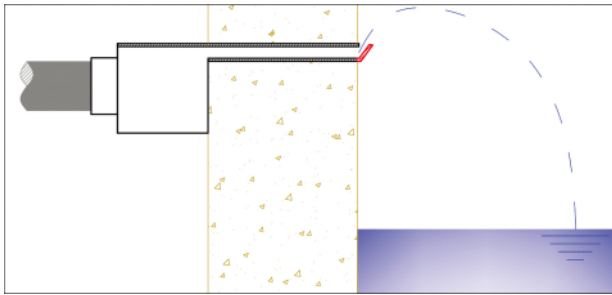

Water Descent RA SERIES RS SERIES

RA Series

Water Descent Rainfall Arc adds character and style to your pool. The water rain projects up from the unit at an angle 45° and then naturally arcs and falls to the water surface.

Product Information and Dimensions:

Code (LED)	Model (LED)	Code	Model	A(mm)	B(mm)	C(mm)	D(mm)	Remark
88480201	RA300-25(L)	88485201	RA300-25	306	159	85	46	12V DC 4W
88480202	RA300-150(L)	88485202	RA300-150	306	284	85	171	
88480211	RA600-25(L)	88485211	RA600-25	606	159	85	46	12V DC 8W
88480212	RA600-150(L)	88485212	RA600-150	606	284	85	171	
88480221	RA900-25(L)	88485221	RA900-25	906	159	85	46	12V DC 12W
88480222	RA900-150(L)	88485222	RA900-150	906	284	85	171