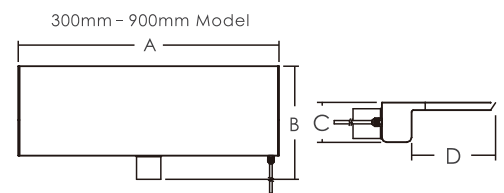

Water Descent RA SERIES RS SERIES

RA Series

Water Descent Rainfall Arc adds character and style to your pool. The water rain projects up from the unit at an angle 45° and then naturally arcs and falls to the water surface.

Product Information and Dimensions:

Code (LED)	Model (LED)	Code	Model	A(mm)	B(mm)	C(mm)	D(mm)	Remark
88480201	RA300-25(L)	88485201	RA300-25	306	159	85	46	12V DC 4W
88480202	RA300-150(L)	88485202	RA300-150	306	284	85	171	
88480211	RA600-25(L)	88485211	RA600-25	606	159	85	46	12V DC 8W
88480212	RA600-150(L)	88485212	RA600-150	606	284	85	171	
88480221	RA900-25(L)	88485221	RA900-25	906	159	85	46	12V DC 12W
88480222	RA900-150(L)	88485222	RA900-150	906	284	85	171	

RS Series

This water descent can be adapted to blend in harmoniously with your pool and its surroundings to create the perfect ambience.

Product Information and Dimensions:

Code (LED)	Model (LED)	Code	Model	A(mm)	B(mm)	C(mm)	D(mm)	Remark
88480301	RS300-25(L)	88485301	RS300-25	306	159	78	46	12V DC 4W
88480302	RS300-150(L)	88485302	RS300-150	306	284	78	171	
88480311	RS600-25(L)	88485311	RS600-25	606	159	78	46	12V DC 8W
88480312	RS600-150(L)	88485312	RS600-150	606	284	78	171	
88480321	RS900-25(L)	88485321	RS900-25	906	159	78	46	12V DC 12W
88480322	RS900-150(L)	88485322	RS900-150	906	284	78	171	

EMAUX WATER TECHNOLOGY CO., LTD

G/F 41 TIN HAU TEMPLE ROAD,
NORTH POINT, HONG KONG
PHONE +852 2832 9880
www.emauxgroup.com

Pool & Spa Equipment

STRIVE FOR CLEAR WATER

Available from:

ALL SPECIFICATIONS ARE SUBJECT TO CHANGE WITHOUT NOTICE
© 2018 EMAUX WATER TECHNOLOGY CO., LTD. ALL RIGHTS RESERVED.