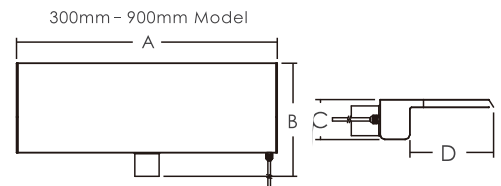

RS Series

This water descent can be adapted to blend in harmoniously with your pool and its surroundings to create the perfect ambience.

Product Information and Dimensions:

Code (LED)	Model (LED)	Code	Model	A(mm)	B(mm)	C(mm)	D(mm)	Remark
88480301	RS300-25(L)	88485301	RS300-25	306	159	78	46	12V DC 4W
88480302	RS300-150(L)	88485302	RS300-150	306	284	78	171	
88480311	RS600-25(L)	88485311	RS600-25	606	159	78	46	12V DC 8W
88480312	RS600-150(L)	88485312	RS600-150	606	284	78	171	
88480321	RS900-25(L)	88485321	RS900-25	906	159	78	46	12V DC 12W
88480322	RS900-150(L)	88485322	RS900-150	906	284	78	171	