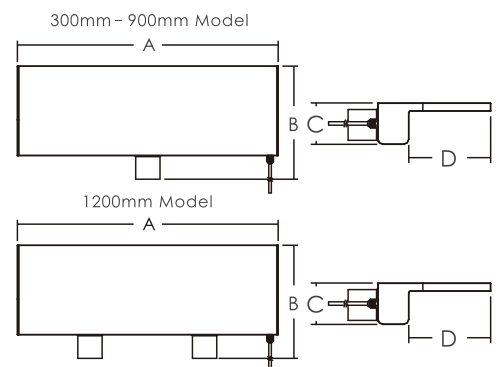

Product Information and Dimensions:

Code (LED)	Model (LED)	Code	Model	A(mm)	B(mm)	C(mm)	D(mm)	Remark
88480101	PB300-25(L)	88485001	PB300-25	306	138	76	25	12V DC 4W
88480102	PB300-150(L)	88485002	PB300-150		263		150	
88480111	PB600-25(L)	88485011	PB600-25	606	138	76	25	12V DC 8W
88480112	PB600-150(L)	88485012	PB600-150		263		150	
88480121	PB900-25(L)	88485021	PB900-25	906	138	76	25	12V DC 12W
88480122	PB900-150(L)	88485022	PB900-150		263		150	
88480131	PB1200-25(L)	88485031	PB1200-25	1206	138	76	25	12V DC 17W
88480132	PB1200-150(L)	88485032	PB1200-150		263		150	

NOTE 1 : This chart corresponds to the water descent with length 300 mm. For a length of 600 mm, the flow rate required is the double, for 900 mm, three times and for 1200 mm four times.

Water Descent PBA SERIES PBS SERIES