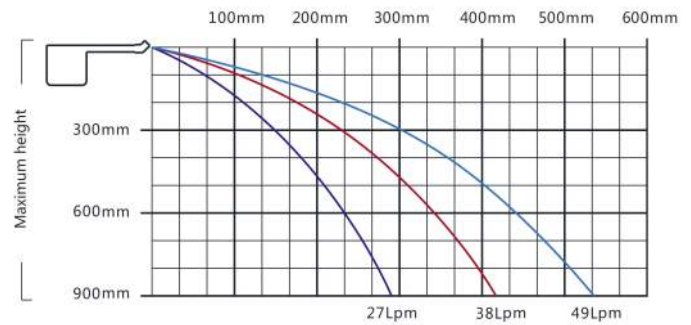

Water Descent RA SERIES RS SERIES

RA Series

Water Descent Rainfall Arc adds character and style to your pool. The water rain projects up from the unit at an angle 45° and then naturally arcs and falls to the water surface.

Product Information and Dimensions:

Code (LED)	Model (LED)	Code	Model	A(mm)	B(mm)	C(mm)	D(mm)	Remark
88480201	RA300-25(L)	88485201	RA300-25	306	159	85	46	12V DC 4W
88480202	RA300-150(L)	88485202	RA300-150	306	284	85	171	
88480211	RA600-25(L)	88485211	RA600-25	606	159	85	46	12V DC 8W
88480212	RA600-150(L)	88485212	RA600-150	606	284	85	171	
88480221	RA900-25(L)	88485221	RA900-25	906	159	85	46	12V DC 12W
88480222	RA900-150(L)	88485222	RA900-150	906	284	85	171