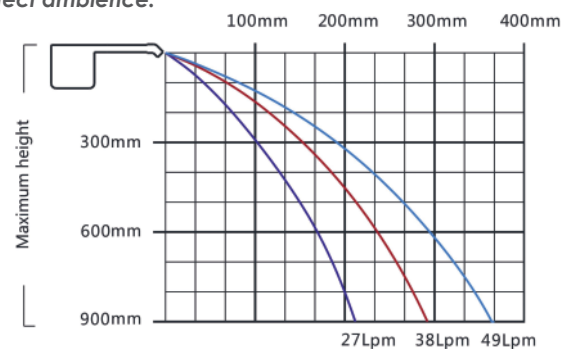

RS Series

This water descent can be adapted to blend in harmoniously with your pool and its surroundings to create the perfect ambience.