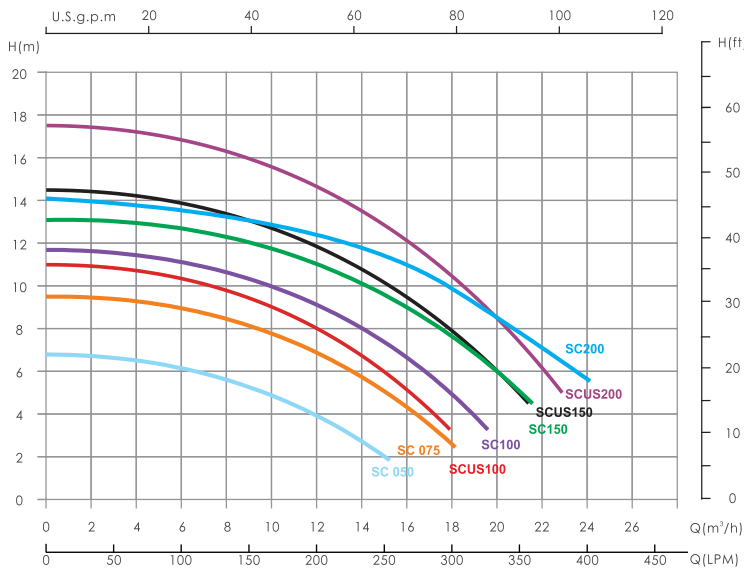

Pump SC SERIES

TRUSTED PERFORMANCE
For medium sized residential pools

1. 1.5 inch suction and discharge ports
2. Asynchronous, two-pole motor
3. Class insulation: 130(B)
4. IPX5 Waterproof standard
5. Built-in thermal protection
6. Overload protection
7. External heat sink
8. Available in 50Hz or 60Hz for 220V/110
9. Specially designed unions compatible for both Imperial and Metric standards
10. Self-Priming up to 2m above water level
11. Testing Pressure (50PSI / 3.5Bar)
12. 316 stainless steel shaft
13. 316 stainless steel mechanical seal
14. Basket volume 2.5 litres

 **Emaux**
water technology

Pool & Spa Equipment

www.emauxgroup.com

SC SERIES PUMP

Technical Information:

Note: The performance curve above is for 50Hz models

Product Information and Dimensions:

Model 50Hz	Input (kW)	Current (AMP)	Noise (dB)	Head (m)					
				4	6	8	10	12	14
SC050	0.51	2.5	60	12	6.8	--	--	--	--
SC075	0.75	3.5	68	16.4	13.8	9	--	--	--
SC100	0.97	4.7	70	19	17	14	10	--	--
SC150	1.30	5.9	70	22	20	17.2	14	--	--
SC200	1.71	8.2	73	26	23.2	21	18	--	--
SCUS100	0.97	4.2/8.4	70	17	15	12	7	--	--
SCUS150	1.40	6.2/12.4	70	--	20	18	15	11.8	5
SCUS200	1.80	8.0/16.0	73	--	22	20.8	18.6	16	13

Code 220V/50Hz	Code 220V/60Hz	Code 230V/115V/60Hz	Model	Connection Size	Horsepower	Weight(kg)	Capacitance 220V	Capacitance 110V	Capacitance 110V/230V	A mm
88021703	88021803	/	SC050	1.5" / 50mm	0.5hp	10.4	14μF	40μF	/	600
88021704	88021804	/	SC075	1.5" / 50mm	0.75hp	12.1	20μF	60μF	/	600
88021705	88021805	/	SC100	1.5" / 50mm	1.0hp	13.4	25μF	90μF	/	600
88021707	88021807	/	SC150	1.5" / 50mm	1.5hp	14.9	25μF	90μF	/	600
88021708	88021808	/	SC200	1.5" / 50mm	2.0hp	15.4	30μF	90μF	/	600
/	/	88020605	SCUS100	1.5" / 50mm	1.0hp	15	/	/	90μF	610
/	/	88020607	SCUS150	1.5" / 50mm	1.5hp	16	/	/	90μF	610
/	/	88020608	SCUS200	1.5" / 50mm	2.0hp	17.5	/	/	100μF	610